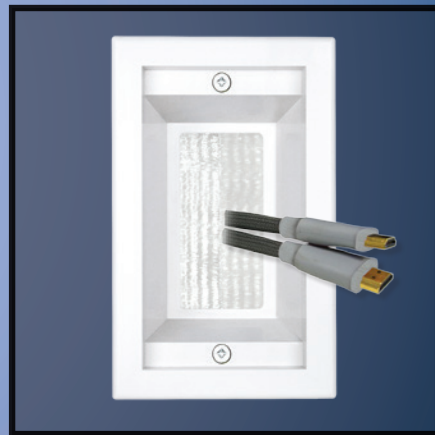

NEW!

POCKET PLATE™

◀ 1.5" Recessed Depth

All-In-One Recessed Box/Wallplate Combo

The Easiest, Fastest Box to Install!

p/n:
1GPP-1W

- Space Saving, Recessed Design
- Easy Installation • Only Two Screws To Service
- Perfect To Recess Class 2 Low Voltage Wiring Within Wall

• Devices Easily Install on Back of Plate

• Built-in Mounting Brackets, Fastens Securely with Just 2 Screws

• Recessed For Low Voltage and Power Jumper Décor Style Devices

POCKET PLATE

Double Gang Also Available