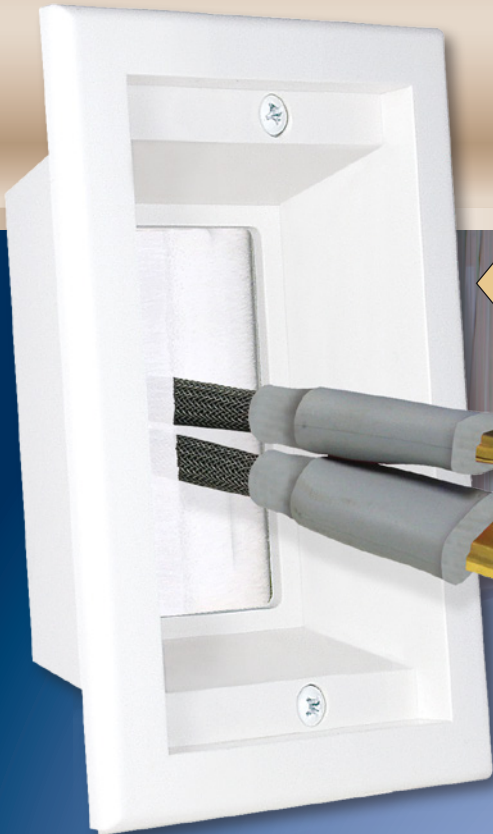

NEW!

POCKET PLATE™

◀ 1.5" Recessed Depth

All-In-One Recessed Box/Wallplate Combo

The Easiest, Fastest Box to Install!

p/n:
1GPP-1W

- Space Saving, Recessed Design
- Easy Installation • Only Two Screws To Service
- Perfect To Recess Class 2 Low Voltage Wiring Within Wall

• Devices Easily Install on Back of Plate

• Built-in Mounting Brackets, Fastens Securely with Just 2 Screws

• Recessed For Low Voltage and Power Jumper Décor Style Devices

POCKET PLATE

Double Gang Also Available