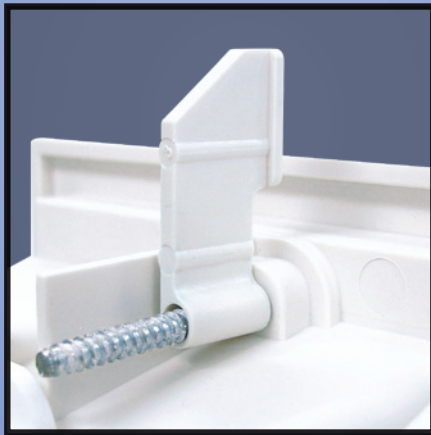

NEW!

POCKET PLATE™

◀ 1.5" Recessed Depth

All-In-One Recessed Box/Wallplate Combo

The Easiest, Fastest Box to Install!

p/n:
1GPP-1W

- Space Saving, Recessed Design
- Easy Installation • Only Two Screws To Service
- Perfect To Recess Class 2 Low Voltage Wiring Within Wall

• Devices Easily Install on Back of Plate

• Built-in Mounting Brackets, Fastens Securely with Just 2 Screws

• Recessed For Low Voltage and Power Jumper Décor Style Devices

POCKET PLATE

Double Gang Also Available