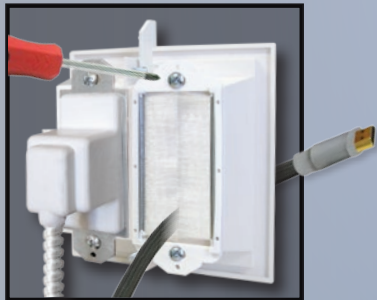

Power Jumper™

MIDLITE®

QUALITY CUSTOM PRODUCTS

All-in-One HDTV Power Relocation Kit

1.5"
Recessed
Depth

Easily relocate power to your wall mounted HDTV and conceal A/V cables within the wall

Décor Straps Install From Behind

Fastens with Just 2 Mounting Screws

- Easy Installation - 1-Piece Design
- Pre-wired - no electrician required
- Feed power remotely to your HDTV flat panel and hide cables behind the wall
- Protect HDTV flat panel with remote surge protection near your A/V gear and equipment
- Perfect for retro-fit construction projects
- 1.5" Recessed depth
- Power Rating 15A, 125V
- UL 817, CSA#22.2#21

SPECIFICATIONS :

- NEMA 5-15R Receptacle connected to a IEC 60320 CY14 power inlet.
- Electrical Rating: 15 Amp, 125 Vac, 60Hz.
- Cable Type; MC 14-2 AWG.

CODE AND RATING COMPLIANCY :

- UL 817, CSA#22.2#21
- NEC Code: 250.146(D), Isolated Receptacles.
- NEC Article 300.15 (E) Integral Enclosure and NEC 334.40 (B) Devices of Insulating Material and other NEC code requirements suitable for its intended application.
- Cable Type NM-B usage as defined in Article 334 of the NEC