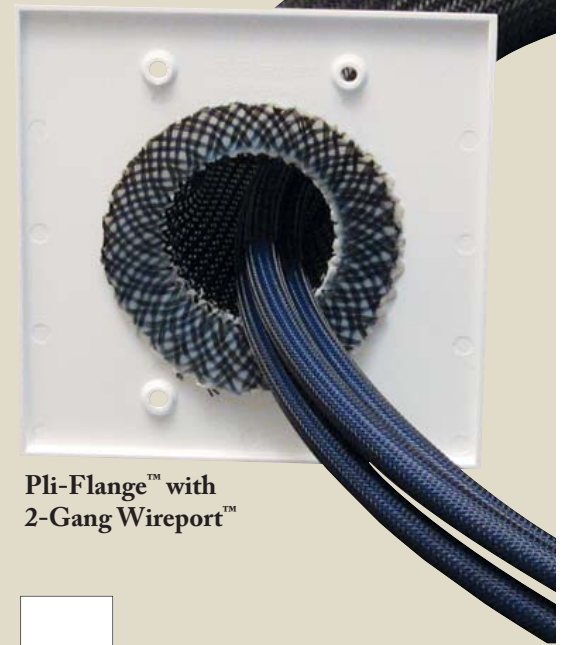

Pli-Flange™ with 2-Gang Wireport™

White

Black

Wireport™ is a Trademark of MIDLITE®

www.midlite.com
Warehouse: 866 Warren Street, Fall River, MA 02721
Office Mail: PO Box 70189, No. Dartmouth, MA 02747
tel 508.676.5169 / toll free 800.606.5169 / fax 508.861.0105