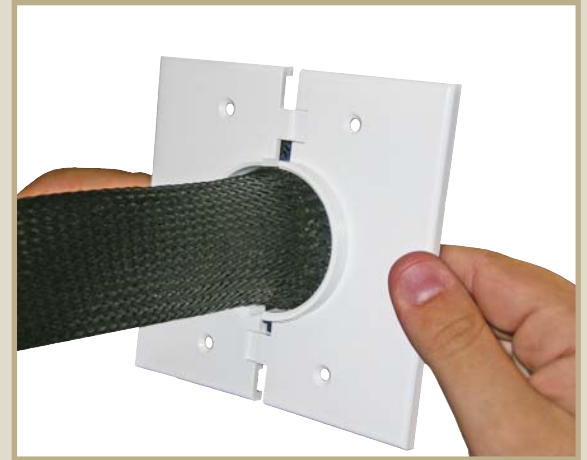

Pli-Flange™ Cable Sleeving

Introducing the Pli-Flange™ cable sleeve for managing and hiding cables exiting the Wireport™ and Splitport™ plate or any hole which cables pass through. This new innovative product incorporates a flexible flange that is easily inserted and secured within both the Wireport™ and Splitport™ plates. The retention feature of the Pli-Flange™ secures the sleeving behind the plate and wall to prevent the sleeving from coming out. This feature keeps the cables completely covered in the cable management application.

The aesthetically pleasing sleek look is combined with the properties of PET braided construction which makes this product rugged to withstand cuts, abrasions, and tension. Use this product where cables exit the wall and need to be managed for an uncluttered clean appearance.

Pli-Flange™ cable sleeving is currently available in two diameter sizes, 1 ¼" and 1 ¾", which fit the single and double gang plates respectively. Currently available in Black and White and other colors available upon request. Available lengths are 3 ft, 5 ft, 7 ft, and 10 ft.